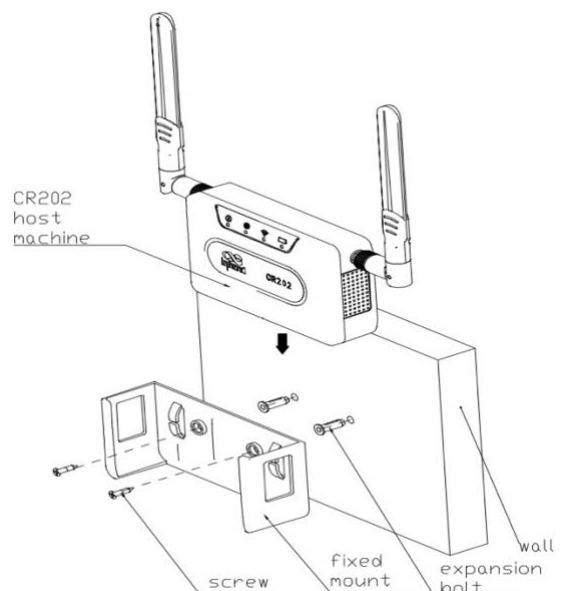

- 5000 mAh battery
- 8-hour power backup

● Efficient and Free Device Management Platform

With InHand Device Manager cloud platform, it is easy to manage devices, enhancing efficiency.

- Simple and intuitive dashboard
- User-friendly management
- Multidimensional visual management

● Lightweight Design, Portable Use

Compact body with detachable design, connect anywhere, anytime.

- Plug-and-play
- Compact design and easily portable

Dimension (mm)

Length * Width * Height: 119*75*33mm

Specifications