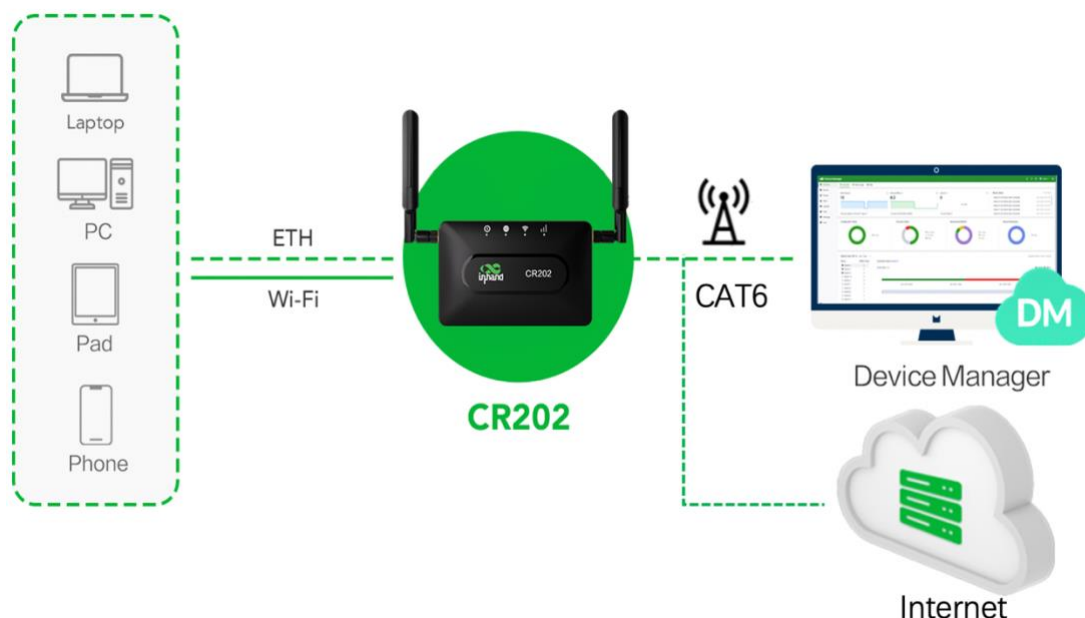

Application