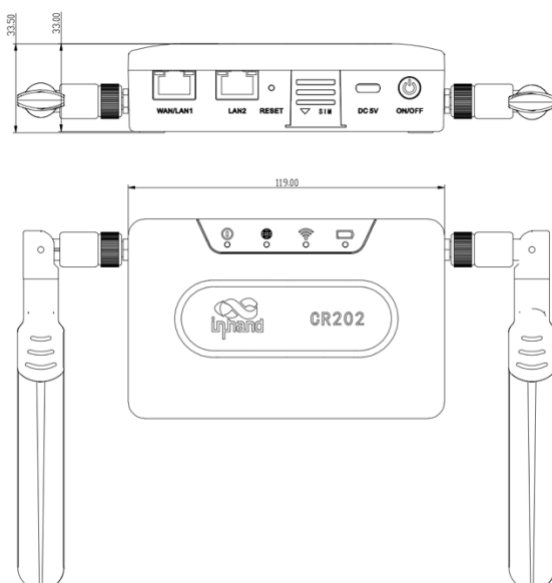

● Lightweight Design, Portable Use

Compact body with detachable design, connect anywhere, anytime.

- Plug-and-play
- Compact design and easily portable

Dimension (mm)

Length * Width * Height: 119*75*33mm

Specifications

CR202 Hardware	
Hardware Platform	
Data throughput	100Mbps
Recommended Users	30
Interface Description	
Cellular	4G LTE CAT6 300 Mbps (DL)/50 Mbps (UL)
Ethernet Port	1*WAN 1*LAN WAN/LAN switchable, Dual-LAN
SIM	1*eSIM* 1*SIM, Nano 4FF SIM slot
RESET	Reset button
ON/OFF	ON/OFF button
Antenna Interface	2* 4G Cellular SMA
Lights	Power /Cellular /Wi-Fi/ Battery
Wi-Fi	
Radio Frequency	Single band 2.4GHz
Max Transmission Bandwidth	300Mbps
Transfer Protocol	802.11 b/g/n
Operating Model	AP/STA mode
Power Supply	
Power	TYPE-C
Power Consumption	5V/2A
Battery	
Battery Capacity	5000mAh
Lasts up	8 hours
Mechanical Features	
Installation	Panel Mounting, Wall mounting
Dimensions	119*75*33mm
Weight	265.g
Housing	ABS+PC
Cooling	Fanless
Environment	
Working Temperature	-10°C to 50°C (14°F to 122°F)
Storage Temperature	-20°C to 60°C (-4°F to 140°F)
Protection Level	IP30
Certificates	
Certificates	FCC, PTCRB, UN38.3, IC, UL* VZW, ATT*, T-MOBLIE*
Warranty	3 year (Battery: 1 year)